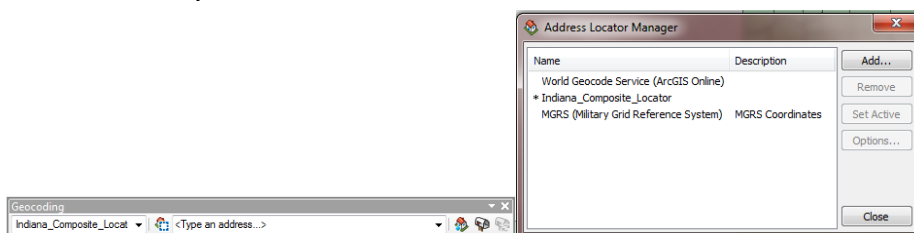

- Pop-up > Use GIS services > add server URL (<https://gis.in.gov/arcgis/services>)
 - Click 'Finish'

- Click on server connection > Select **arcgis on gis.in.gov (user) (2)** from list (double click)

- Select **Indiana_Composite_Locator** from list> Click 'Add'

- Indiana Composite Locator is added to the list.

- Proceed with Geocoding process.