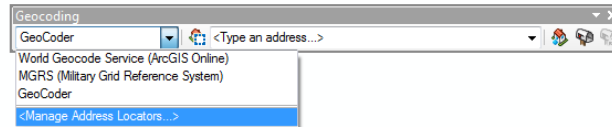

State Composite Address Locator

LOCATION: <https://gis.in.gov/arcgis/services>

To Access the locator from the geocoding toolbar:

- Geocoding toolbar > GeoCoder > Manage Address Locators

- Address Locator Manager > Add > GIS Servers (From Drop down) > Add ArcGIS Server >
 - Click 'Add'