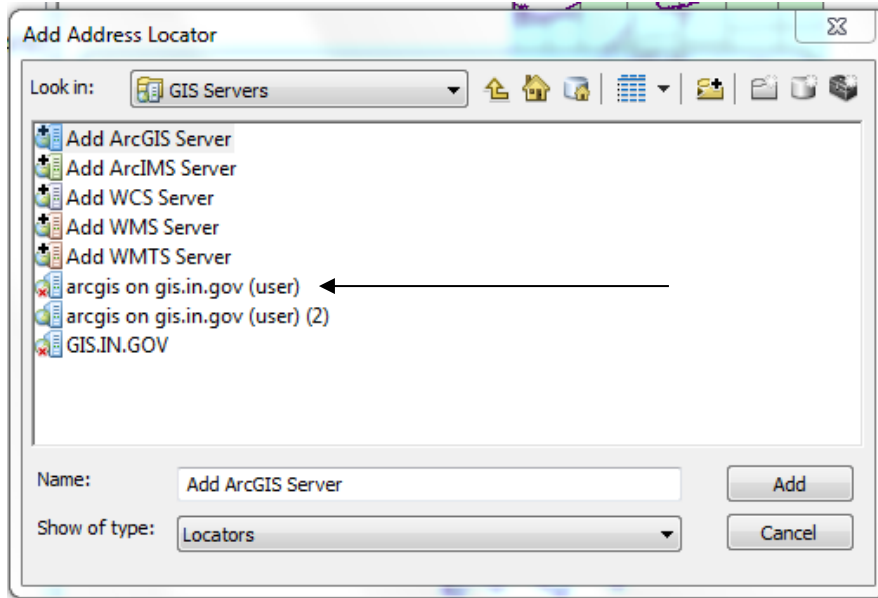

State Composite Address Locator

LOCATION: <https://gis.in.gov/arcgis/services>

To Access the locator from the geocoding toolbar:

- Geocoding toolbar > GeoCoder > Manage Address Locators

- Address Locator Manager > Add > GIS Servers (From Drop down) > Add ArcGIS Server >
 - Click 'Add'

- Pop-up > Use GIS services > add server URL (<https://gis.in.gov/arcgis/services>)
 - Click 'Finish'

- Click on server connection > Select **arcgis on gis.in.gov (user) (2)** from list (double click)

- Select **Indiana_Composite_Locator** from list> Click 'Add'