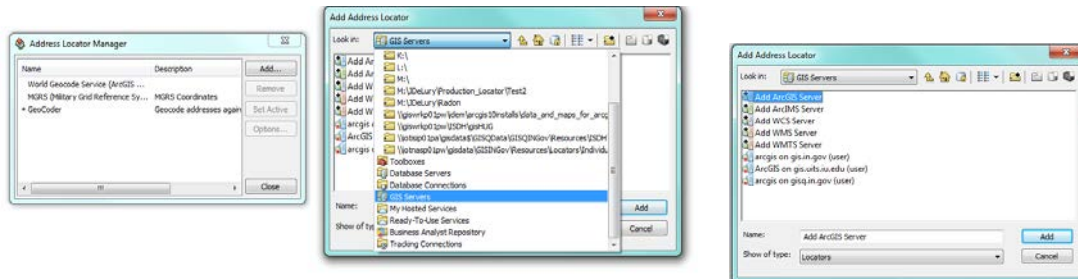

State Composite Address Locator

LOCATION: <https://gis.in.gov/arcgis/services>

To Access the locator from the geocoding toolbar:

- Geocoding toolbar > GeoCoder > Manage Address Locators

- Address Locator Manager > Add > GIS Servers (From Drop down) > Add ArcGIS Server >
 - Click 'Add'

- Pop-up > Use GIS services > add server URL (<https://gis.in.gov/arcgis/services>)
 - Click 'Finish'

- Click on server connection > Select **arcgis on gis.in.gov (user) (2)** from list (double click)

- Select **Indiana_Composite_Locator** from list> Click 'Add'