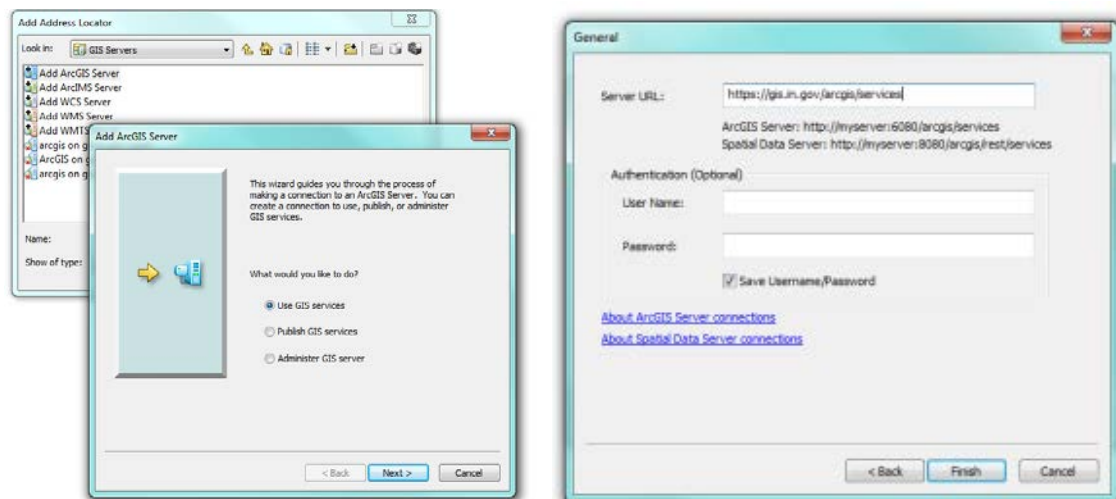

State Composite Address Locator

LOCATION: <https://gis.in.gov/arcgis/services>

To Access the locator from the geocoding toolbar:

- Geocoding toolbar > GeoCoder > Manage Address Locators

- Address Locator Manager > Add > GIS Servers (From Drop down) > Add ArcGIS Server >
 - Click 'Add'

- Pop-up > Use GIS services > add server URL (<https://gis.in.gov/arcgis/services>)
 - Click 'Finish'

- Click on server connection > Select **arcgis on gis.in.gov (user) (2)** from list (double click)

- Select **Indiana_Composite_Locator** from list> Click 'Add'