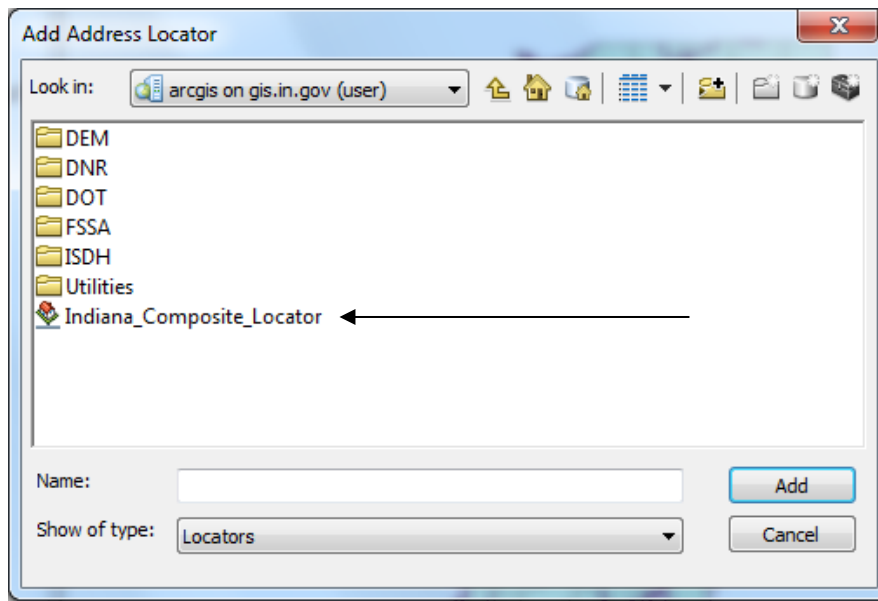

State Composite Address Locator

LOCATION: <https://gis.in.gov/arcgis/services>

To Access the locator from the geocoding toolbar:

- Geocoding toolbar > GeoCoder > Manage Address Locators

- Address Locator Manager > Add > GIS Servers (From Drop down) > Add ArcGIS Server >
 - Click 'Add'

- Pop-up > Use GIS services > add server URL (<https://gis.in.gov/arcgis/services>)
 - Click 'Finish'

- Click on server connection > Select **arcgis on gis.in.gov (user) (2)** from list (double click)

- Select **Indiana_Composite_Locator** from list> Click 'Add'