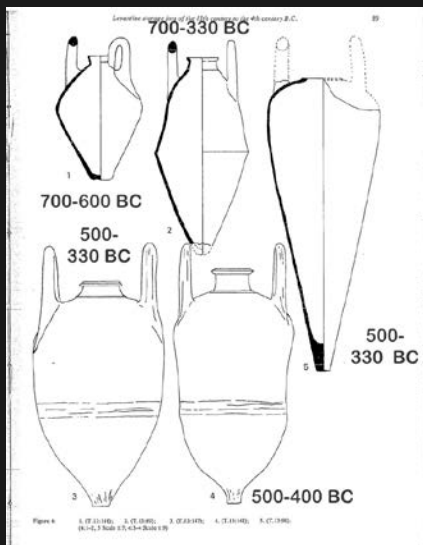

# Dana Island (Pityoussa)

**DANA 2017**  
Map by Noah Kaye

- FEATUES
- STAIRCASE
- dana\_topomap
- DANA\_2017\_UNITS

0 150 300 600 Meters

© 2017: Esri, DigitalGlobe, GeoEye, Earthstar, @vegaplane

# Fortress Wall

Basket-handle amphora in spill from core