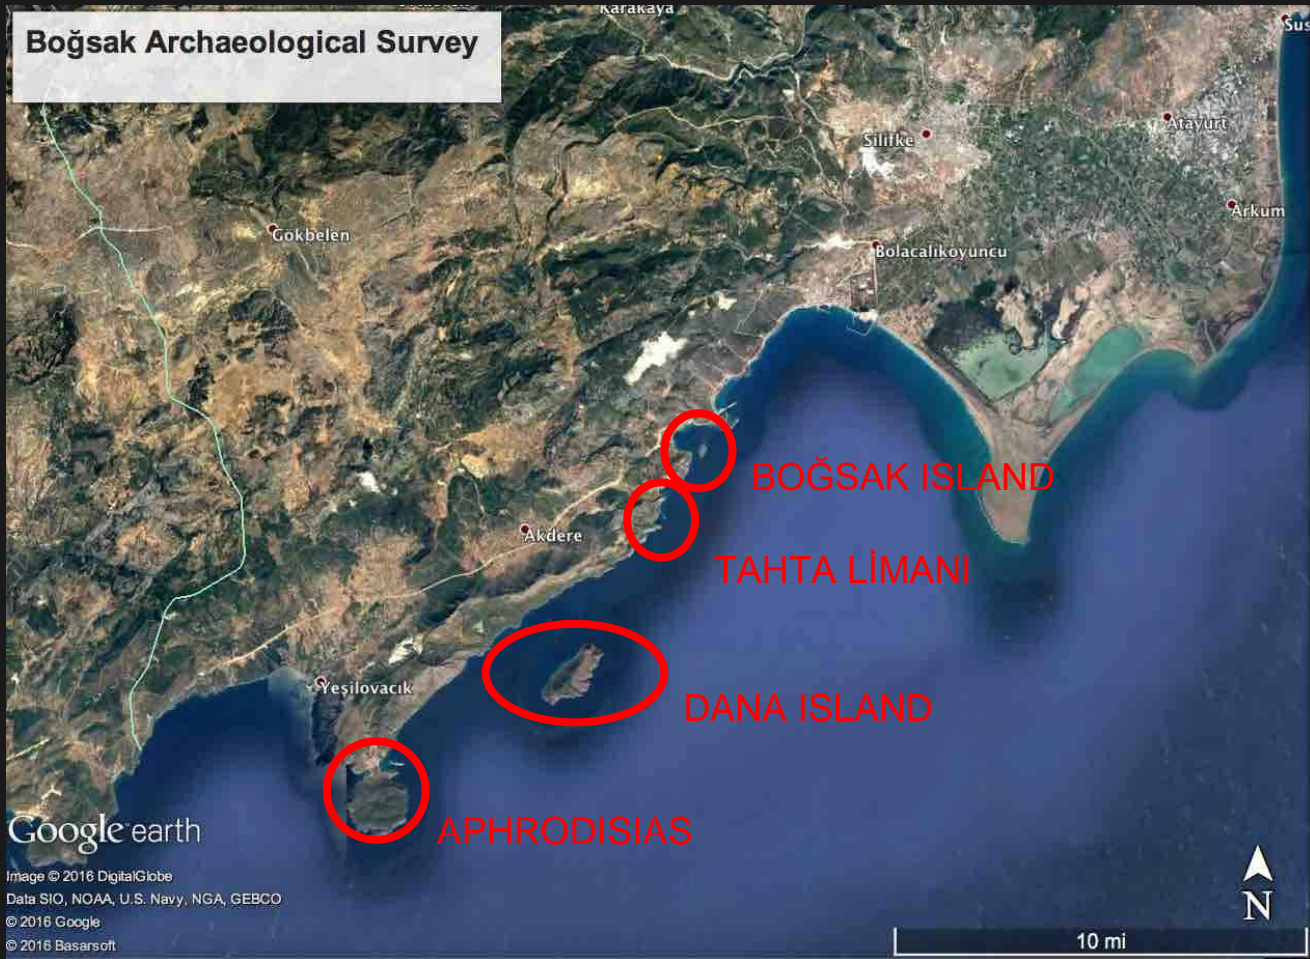

Boğsak Archaeological Survey

Google earth

Image © 2016 DigitalGlobe
Data SIO, NOAA, U.S. Navy, NGA, GEBCO
© 2016 Google
© 2016 Basarsoft

10 mi